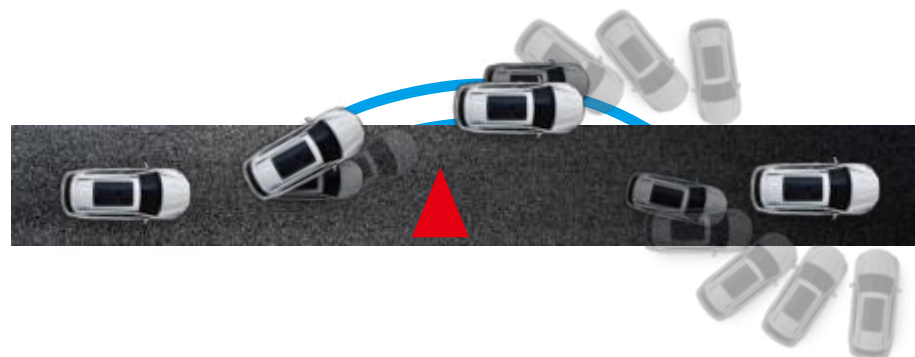

Bosch 9.3 ESP

This system intelligently adjusts vehicle dynamics to ensure safety during sudden steering, greatly enhancing handling stability.